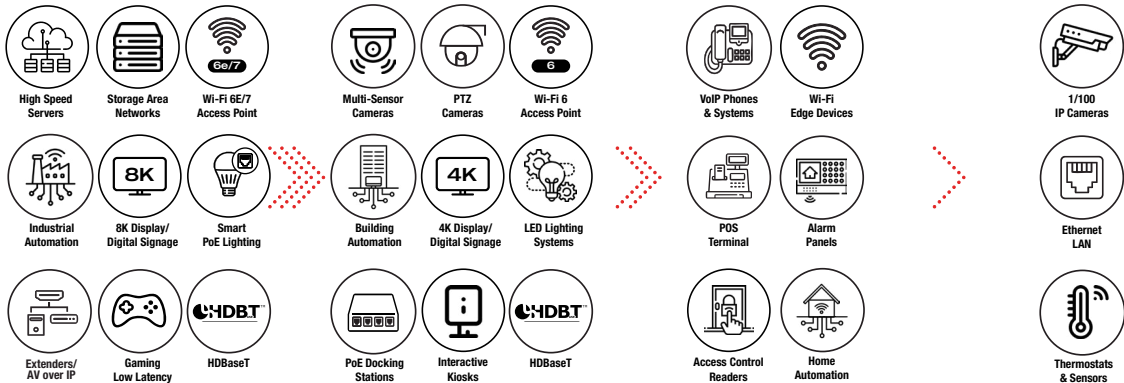

Applications

Higher rated cables are backwards compatible to lower rated cables.