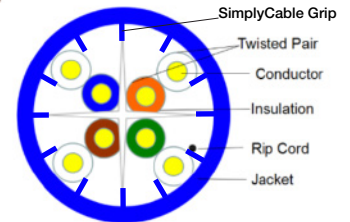

Limited Lifetime Warranty

Construction

Cable Construction	U/UTP
Jacket Material/Rating	PVC-UV
Fire Safety Rating	CMR FT4
3rd Party Rated	UL c(UL)
Installation Type	Indoor/Outdoor UV Sun Res
Enhanced Tested Bandwidth	600 MHz
ISO/IEC 11801 Class Type	Class Ea
Transmission Standards	10G+
PoE Rating (IEEE 802.3af,at,bt)	90W Type 4
Wire Conductors	Solid BC
Wire AWG	23+ AWG
Conductor Insulation	HDPE
Pair Separator/Spline	Yes
Cable Overall Diameter (OD)	7.2mm (0.283 in)
Insulated Conductor OD	1.05mm (0.041in)
Packaging Type	Premium Reel-in-Box
Packaged Length (ft/m)	1000ft/305m
20 Free Connectors	S45-1720P