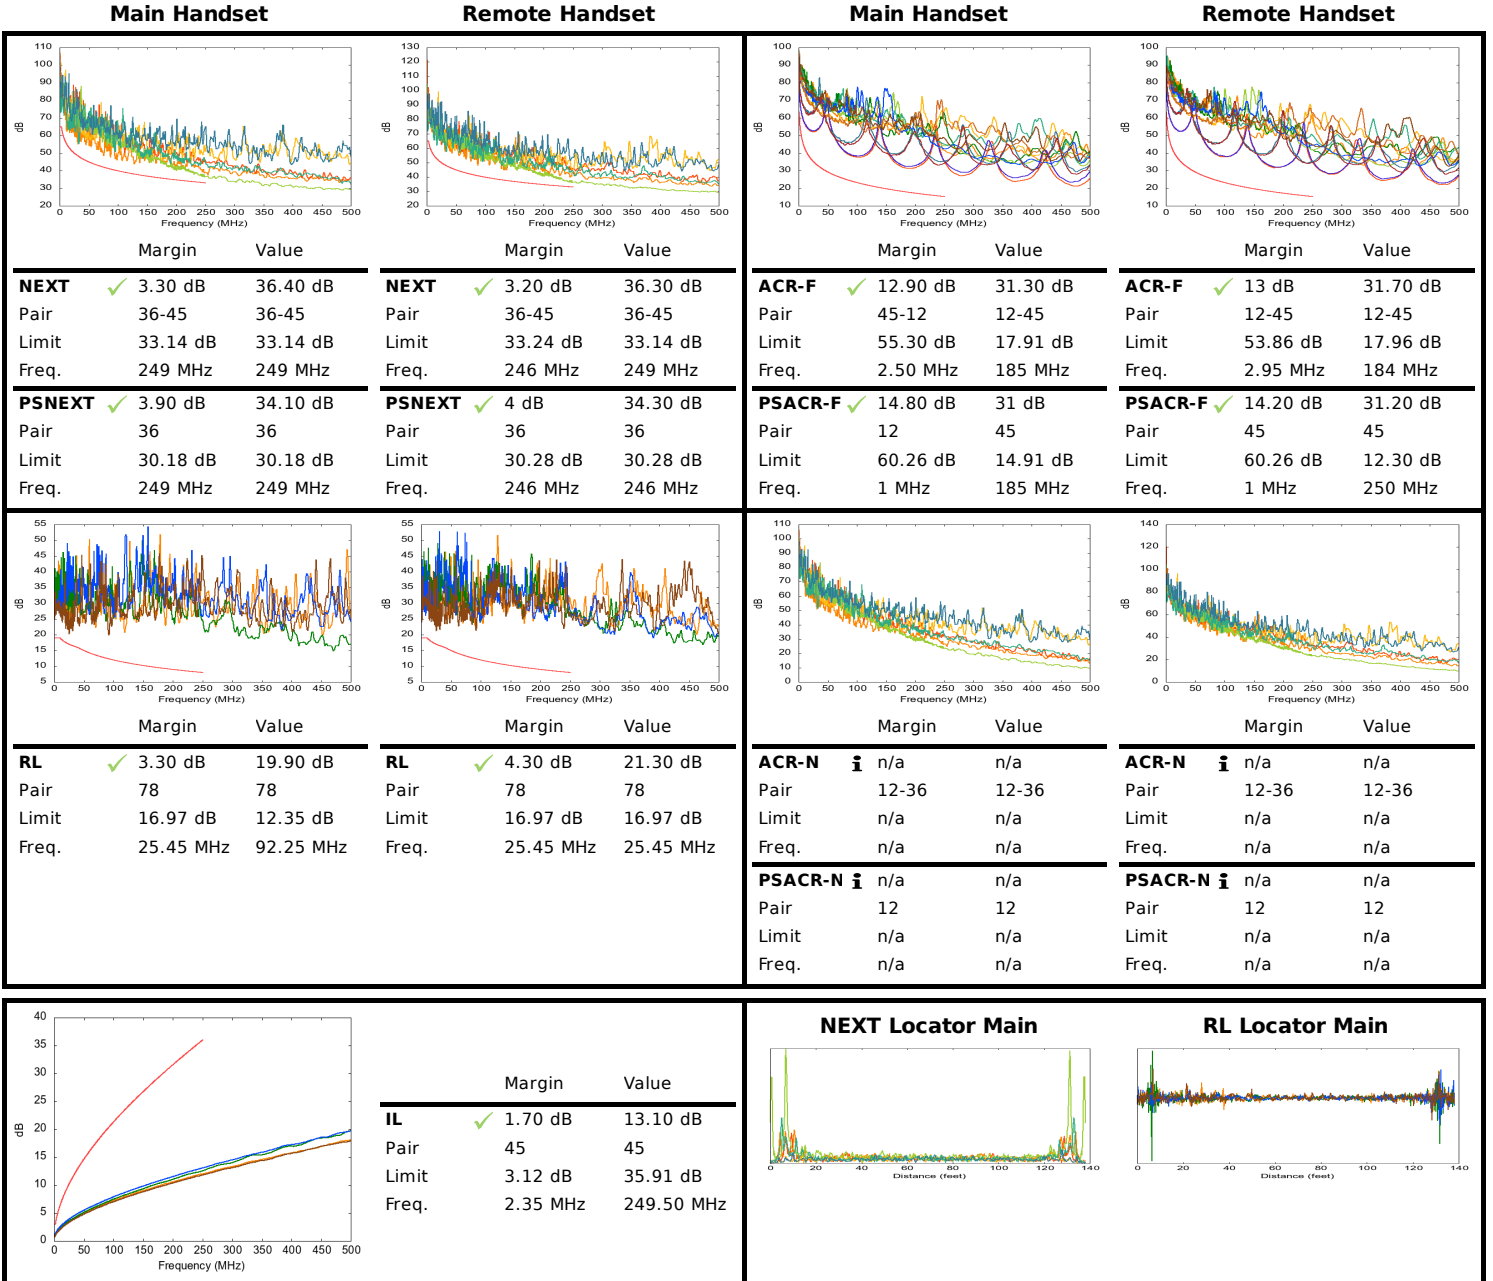

Test ID: Remee Cat6 STP 6B234STPEN S45-175... **Test Standard:** ANSI/TIA-568.2-D-2018
Date/Time: 03/02/2021 05:14 PM **Test Limit:** Channel/Cat6
Project Name: Simply45_20210308213839 **Cable Brand/Model:** Generic/Cat6-STP
Customer Name: Go Simply Connect **Cable Type/Shield:** Cat6/STP
Operator: Default User **Main Connector:** Generic **Remote Connector:** Generic

Tester Model : LanTEK IV 3000
Main Handset S/N:19310002 **Remote Handset** S/N:19310002
 S/W:1.50 S/W:1.50
Calibration Date: 01/01/2021 **Calibration Date:** 01/01/2021
Cat 8.1 RJ45 CH : S/N 19280046 **S/N 19280005**

Low Frequency Tests				Headroom Summary			
Test	Pair	Limit	Result	Margin (dB)	MHz	Pair	Side
Length	78	328' 1" ft	132' 3" ft ✓	NEXT	3.20	246	Remote
Delay	45	555 ns	199 ns ✓	PSNEXT	3.90	249	Main
Skew	45	50 ns	13 ns ✓	RL	3.30	25.45	Main
Impedance	n/a	n/a	n/a	IL	1.70	2.35	--
Loop Res	45	25 Ω	11.81 Ω ⓘ	TCL	-2.20	2.80	Remote
				ELTCTL	7.50	1	Main
DCRU							
Intra-pair	45	0.20 Ω	4.31 Ω ⓘ				
P2P	45-78	0.20 Ω	0.74 Ω ⓘ				

Supported Applications:

Ethernet 10BASE-T, ADSL, VDSL, Analog Phone, ATM 25.6, ATM 51.84, ISDN BRI, ISDN PRI, Ethernet 100BASE-TX, Ethernet 1000BASE-T, Ethernet 1000BASE-TX, PoE IEEE 802.3af/at/bt, HDBaseT 1080P, VOIP, ATM 155.52, NBASE-T 2.5G, NBASE-T 5G, HDBaseT 2k, HDBaseT 4k, ATM 1.2G