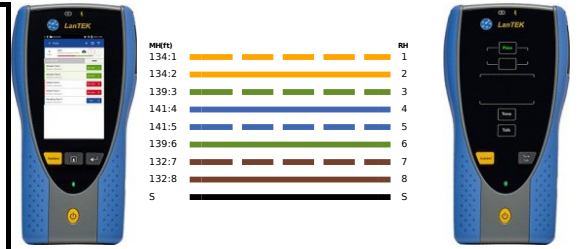

Test ID: Remee Cat6 STP 6B234STPEN S45-175... **Test Standard:** ANSI/TIA-568.2-D-2018
Date/Time: 03/02/2021 05:14 PM **Test Limit:** Channel/Cat6
Project Name: Simply45_20210308213839 **Cable Brand/Model:** Generic/Cat6-STP
Customer Name: Go Simply Connect **Cable Type/Shield:** Cat6/STP
Operator: Default User **Main Connector:** Generic **Remote Connector:** Generic

Tester Model : LanTEK IV 3000
Main Handset S/N:19310002 **Remote Handset** S/N:19310002
 S/W:1.50 S/W:1.50
Calibration Date: 01/01/2021 **Calibration Date:** 01/01/2021
Cat 8.1 RJ45 CH : S/N 19280046 **S/N 19280005**

Low Frequency Tests				Headroom Summary			
Test	Pair	Limit	Result	Margin (dB)	MHz	Pair	Side
Length	78	328' 1" ft	132' 3" ft ✓	NEXT	3.20	246	Remote
Delay	45	555 ns	199 ns ✓	PSNEXT	3.90	249	Main
Skew	45	50 ns	13 ns ✓	RL	3.30	25.45	Main
Impedance	n/a	n/a	n/a	IL	1.70	2.35	--
Loop Res	45	25 Ω	11.81 Ω ⓘ	TCL	-2.20	2.80	Remote
				ELTCTL	7.50	1	Main
DCRU							
Intra-pair	45	0.20 Ω	4.31 Ω ⓘ				
P2P	45-78	0.20 Ω	0.74 Ω ⓘ				